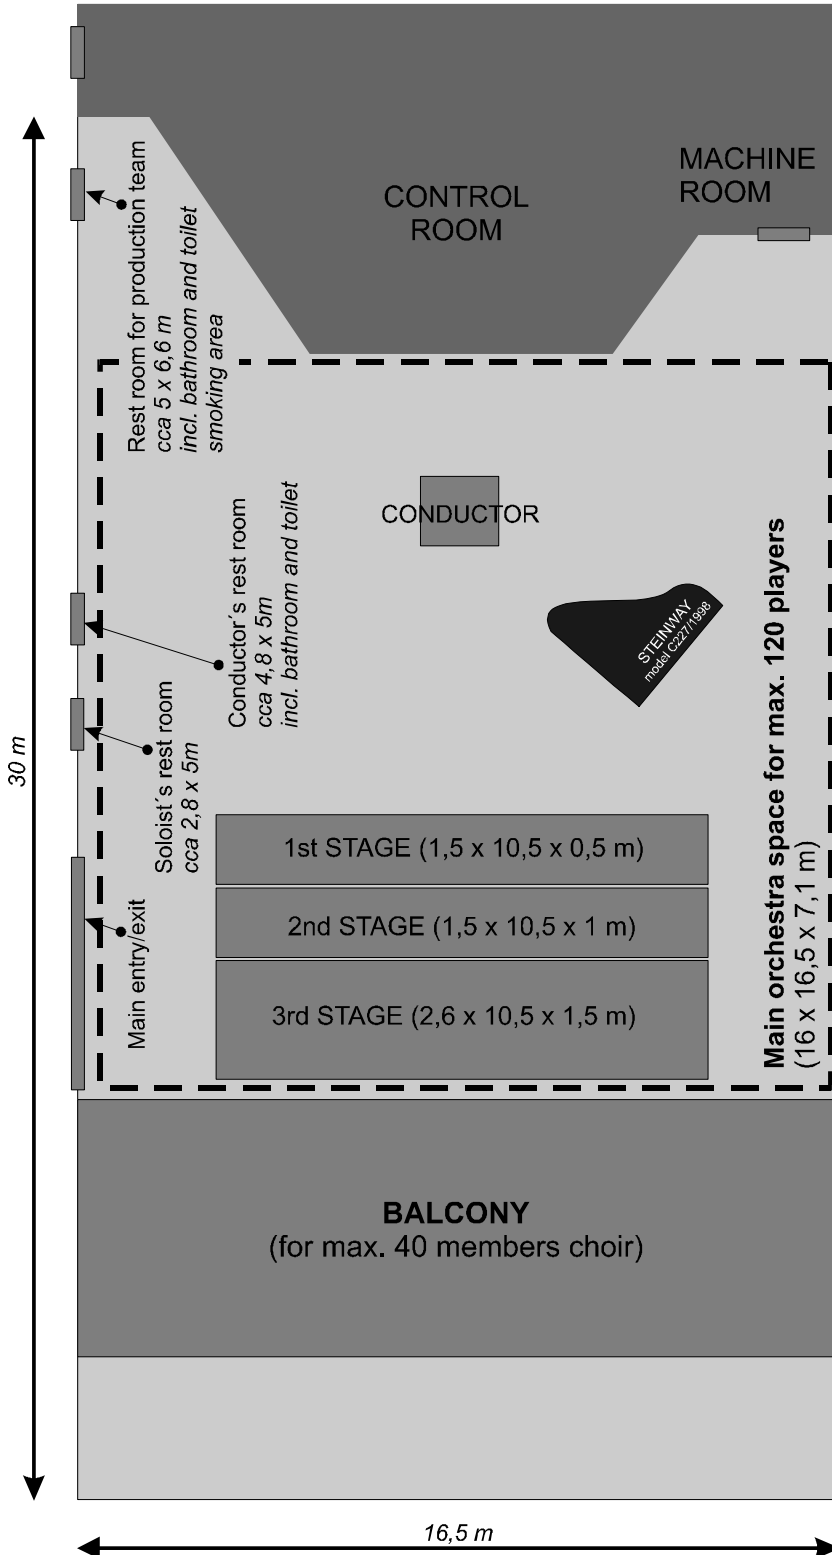

ground plan & dimensions

**Total dimensions of studio: 30 x 16,5 x 7,1 m**